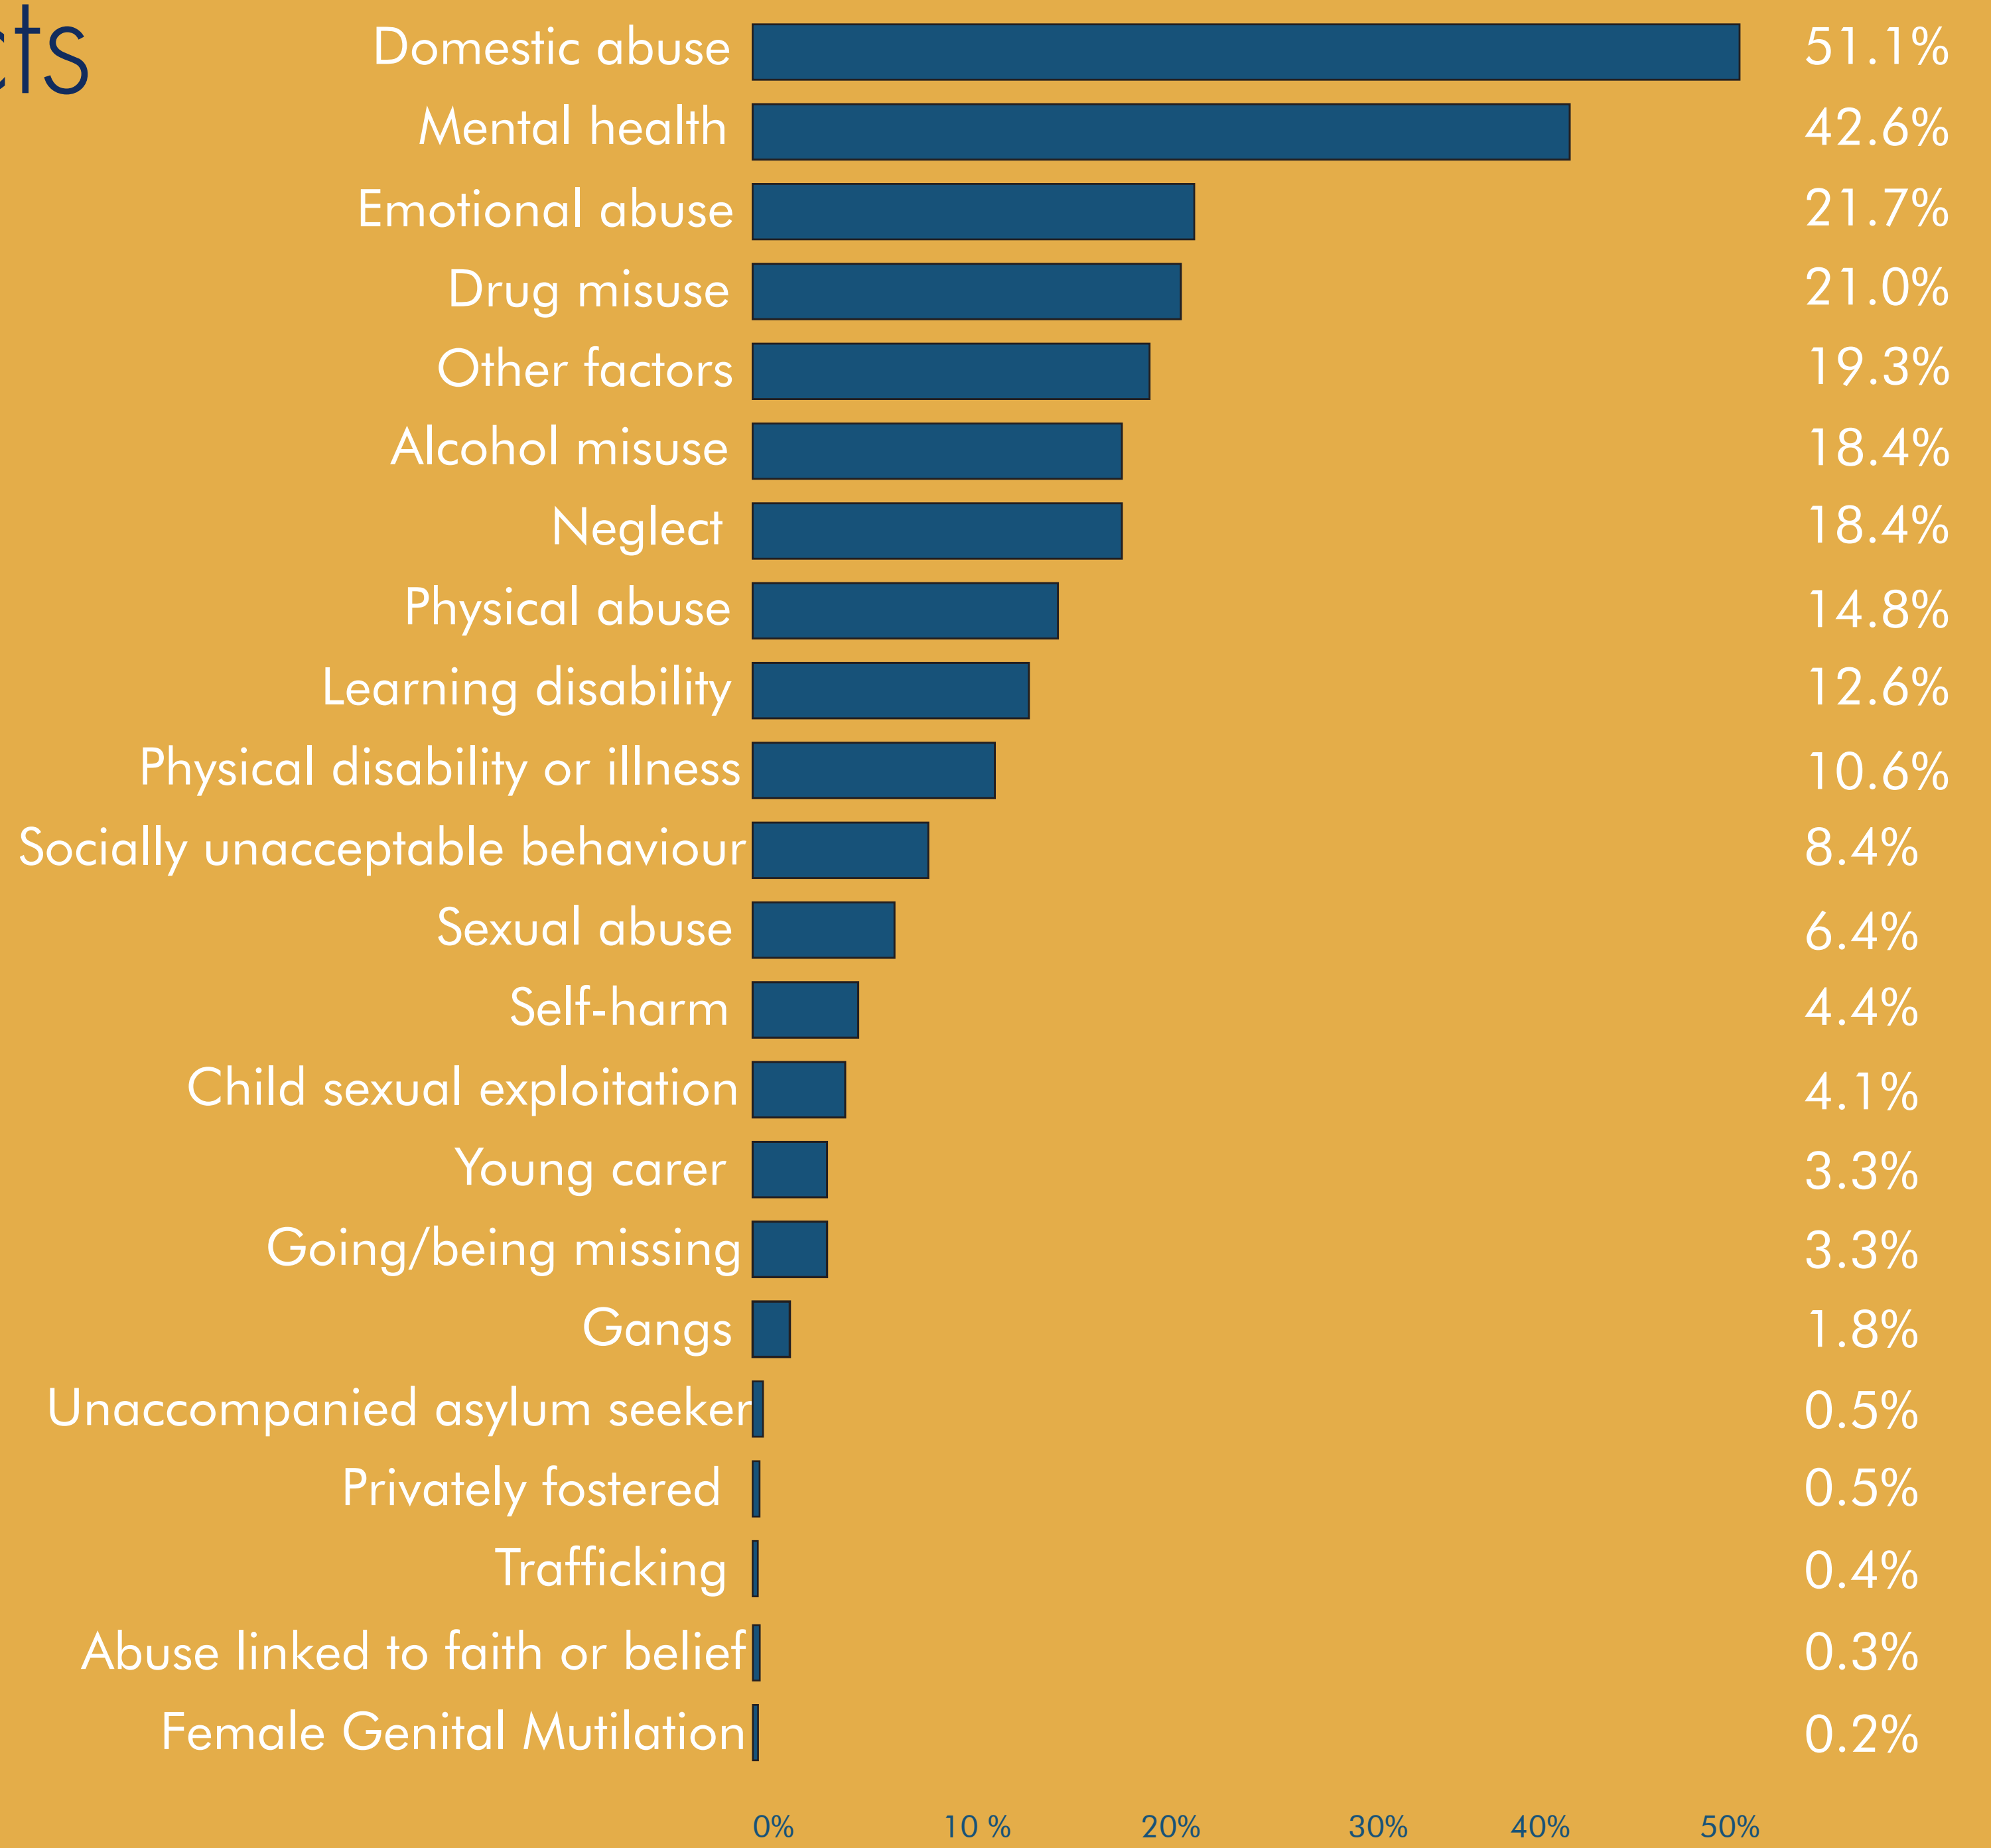

Domestic Abuse Facts

Action for Children asked local authorities what the 3 most common reasons were for children to be referred to social care.

- Domestic violence
- Other
- Neglect
- Physical abuse
- Mental health problems (parent)
- Substance misuse
- Sexual abuse or CSE
- Antisocial behaviour
- Don't know
- Disability
- Homelessness

Domestic Abuse Facts

In 2018 482,750 of 631,090 (76.5%) of assessments had factors identified that contributed to the child being in need.

In Every Class in Every School...

1:5 will be exposed to Domestic Abuse

1:10 will experience neglect

1:20 sexually abused

1:14 physically abused

1:10 will experience 4 or more ACEs

86%

At 86%, Domestic Abuse is the highest predictor of 4 or more ACEs